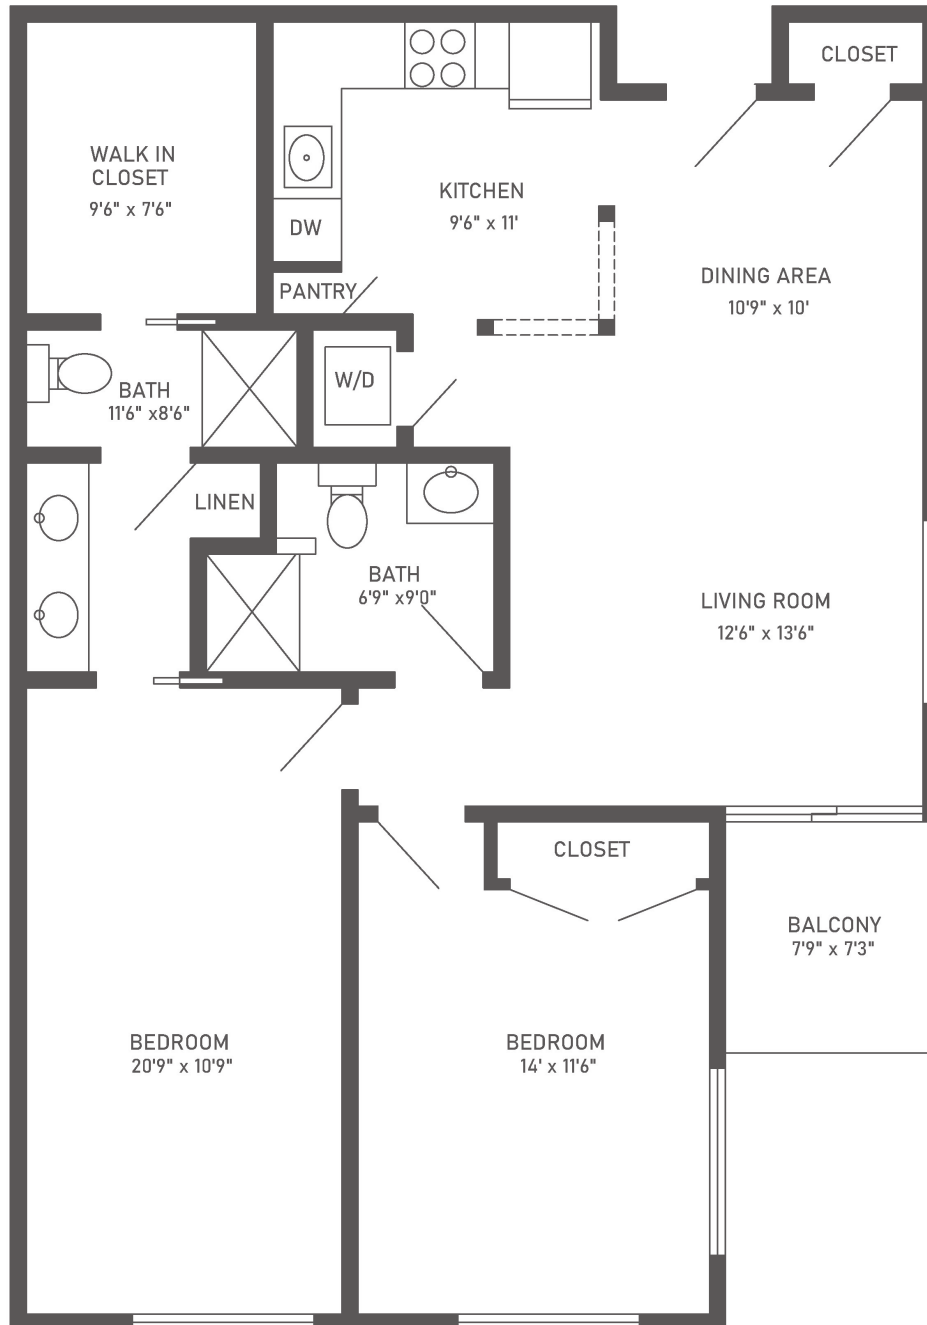

Redwood Lodge Apartment - D

Two-Bedroom, Two-Bath

1,132 sq. ft.

Dimensions are approximate.

2125 North Olive Avenue, Turlock, CA 95382 (209) 216-5696 CovLivingTurlock.org

Covenant Living Communities & Services is a ministry of the Evangelical Covenant Church and does not discriminate pursuant to the federal Fair Housing Act. All faiths and beliefs are welcome. RCFE License #500301453 COA# 133 Fees are effective through September 30, 2021. Rates are subject to change.