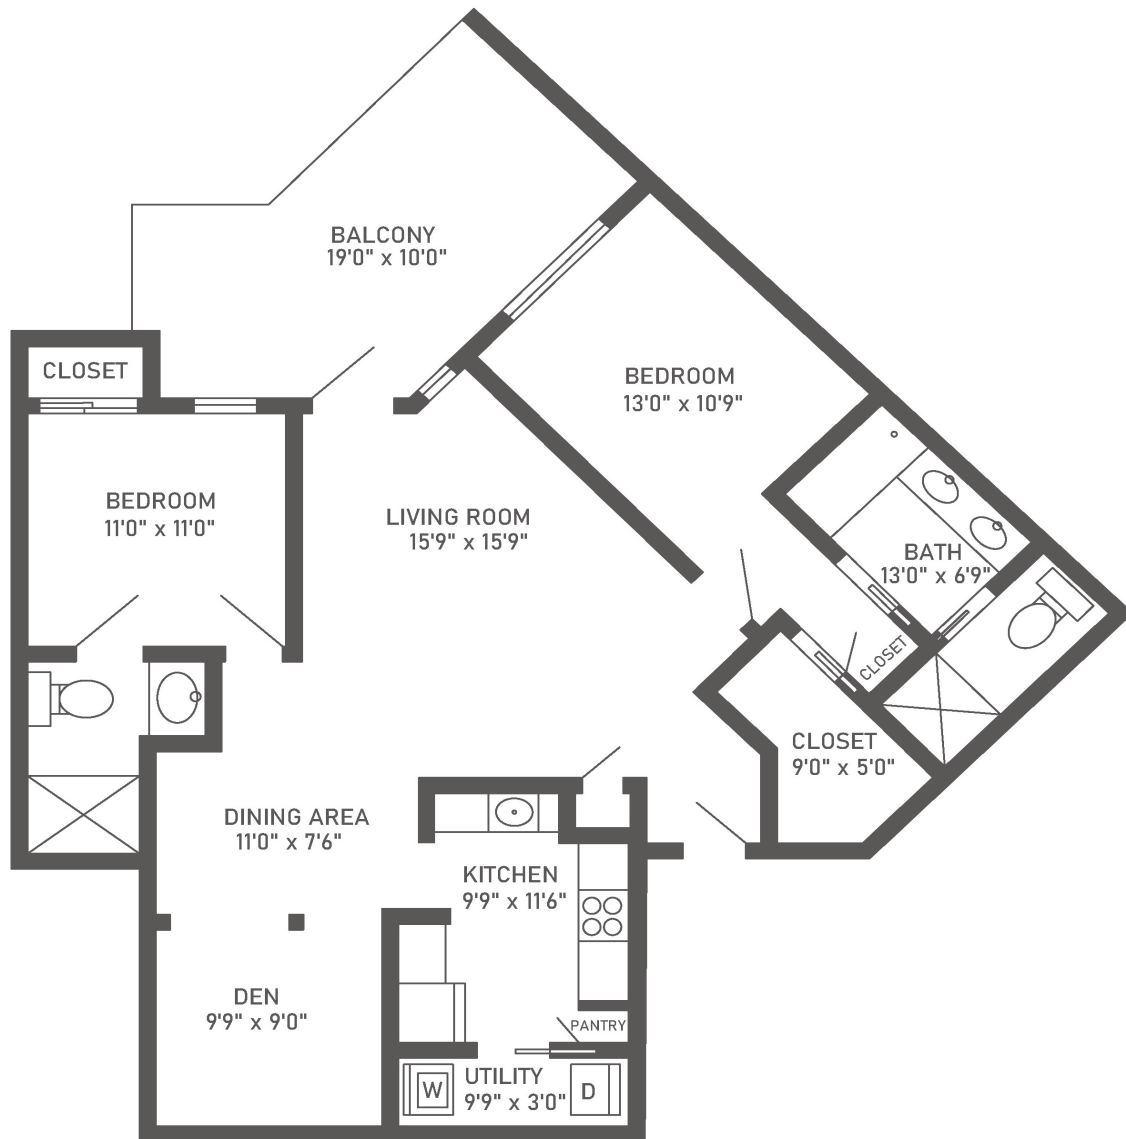

# Redwood Lodge Apartment - E

## Two-Bedroom + Den, Two-Bath

1,135 sq. ft.

Dimensions are approximate.

2125 North Olive Avenue, Turlock, CA 95382 (209) 216-5696 CovLivingTurlock.org

Covenant Living Communities & Services is a ministry of the Evangelical Covenant Church and does not discriminate pursuant to the federal Fair Housing Act. All faiths and beliefs are welcome. RCFE License #500301453 COA# 133  
Fees are effective through September 30, 2020. Rates are subject to change.