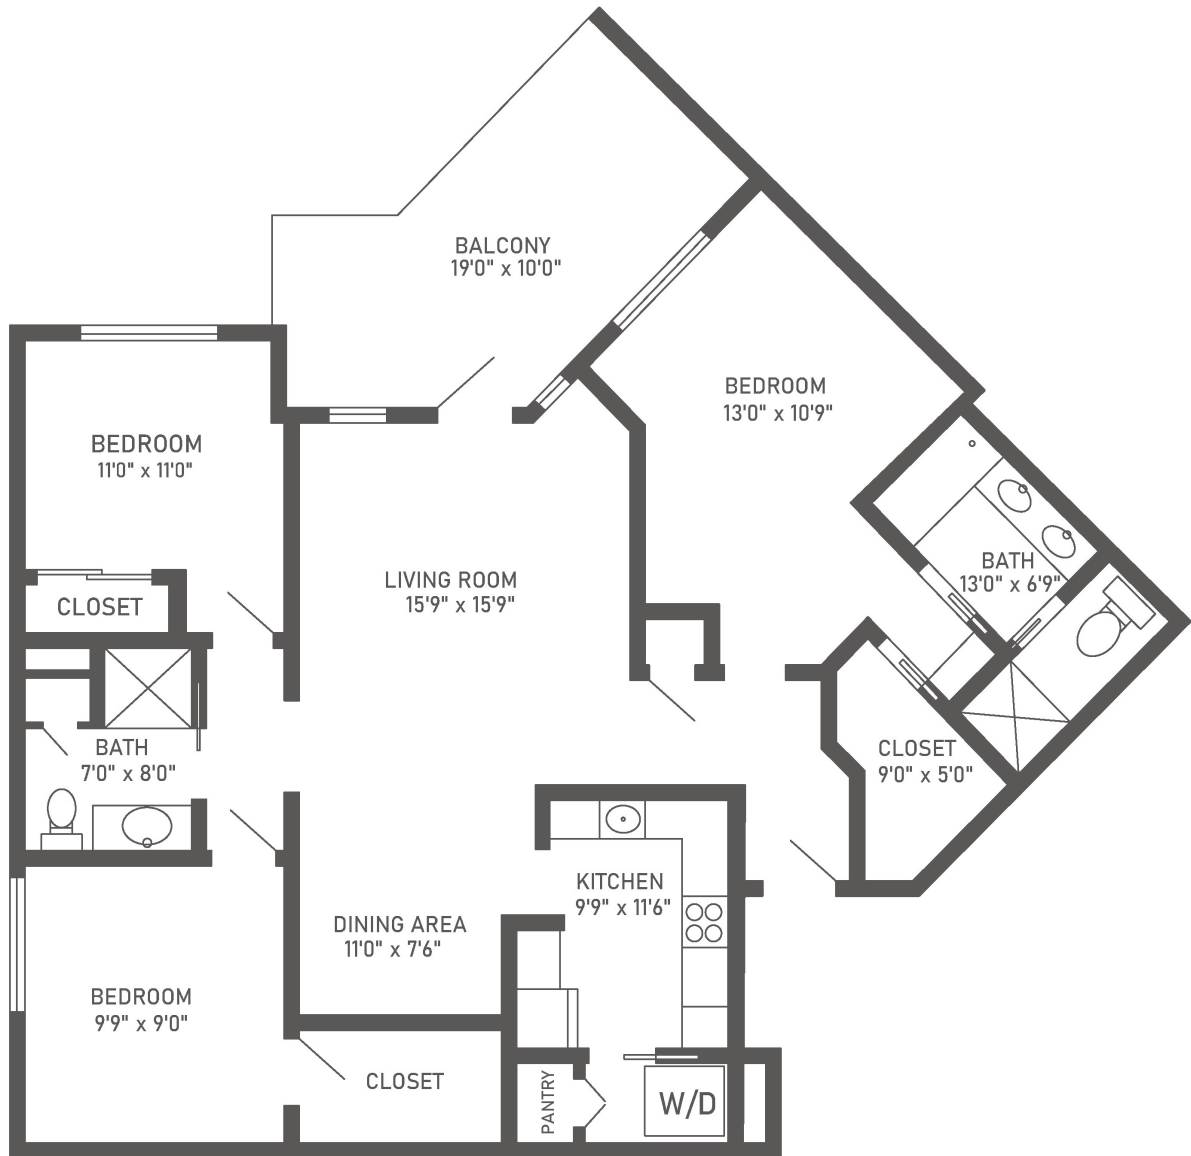

# Redwood Lodge Apartment - E1

## Three-Bedroom, Two-Bath

1,422 sq. ft.

Dimensions are approximate.

2125 North Olive Avenue, Turlock, CA 95382 (209) 216-5696 CovLivingTurlock.org

Covenant Living Communities & Services is a ministry of the Evangelical Covenant Church and does not discriminate pursuant to the federal Fair Housing Act. All faiths and beliefs are welcome. RCFE License #500301453 COA# 133 Fees are effective through September 30, 2020. Rates are subject to change.