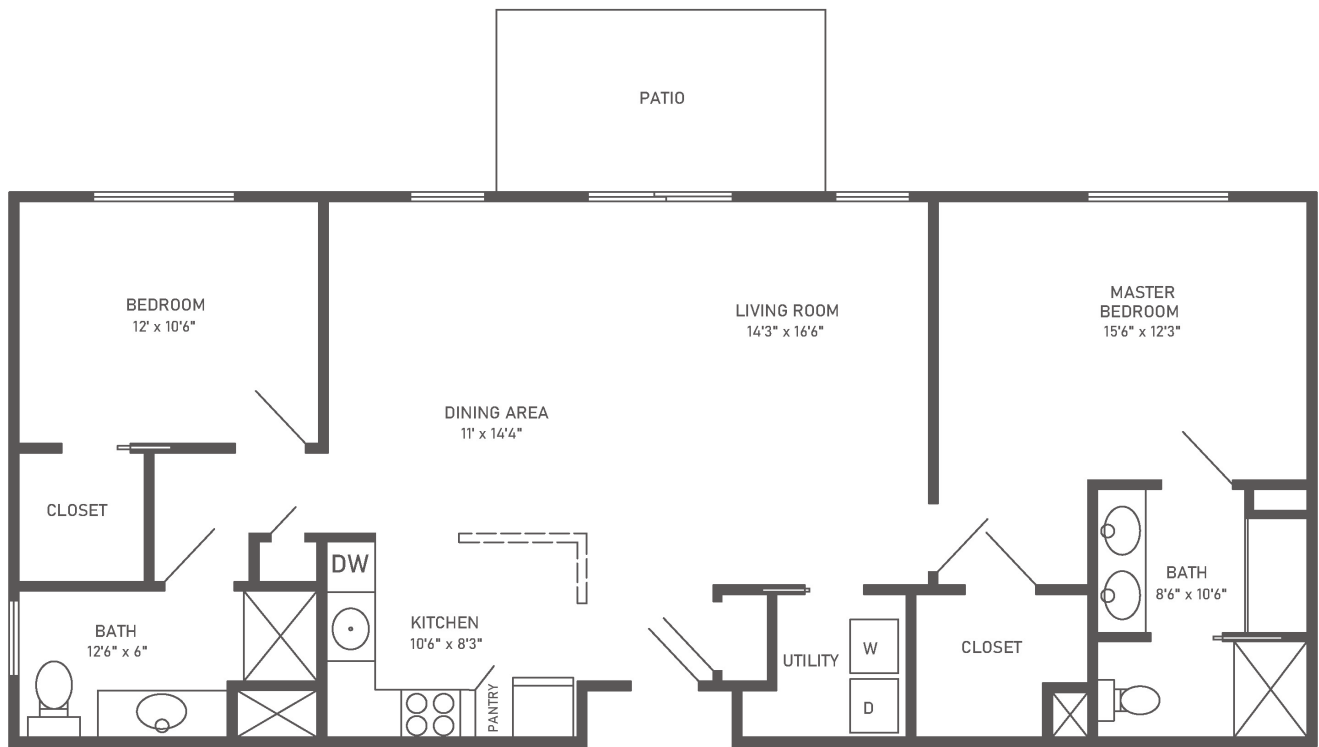

# Redwood Lodge Apartment - K

## Two-Bedroom, Two-Bath

1,237 sq. ft.

Dimensions are approximate.

2125 North Olive Avenue, Turlock, CA 95382 (209) 216-5696 CovLivingTurlock.org

Covenant Living Communities & Services is a ministry of the Evangelical Covenant Church and does not discriminate pursuant to the federal Fair Housing Act. All faiths and beliefs are welcome. RCFE License #500301453 COA# 133 Fees are effective through September 30, 2021. Rates are subject to change.