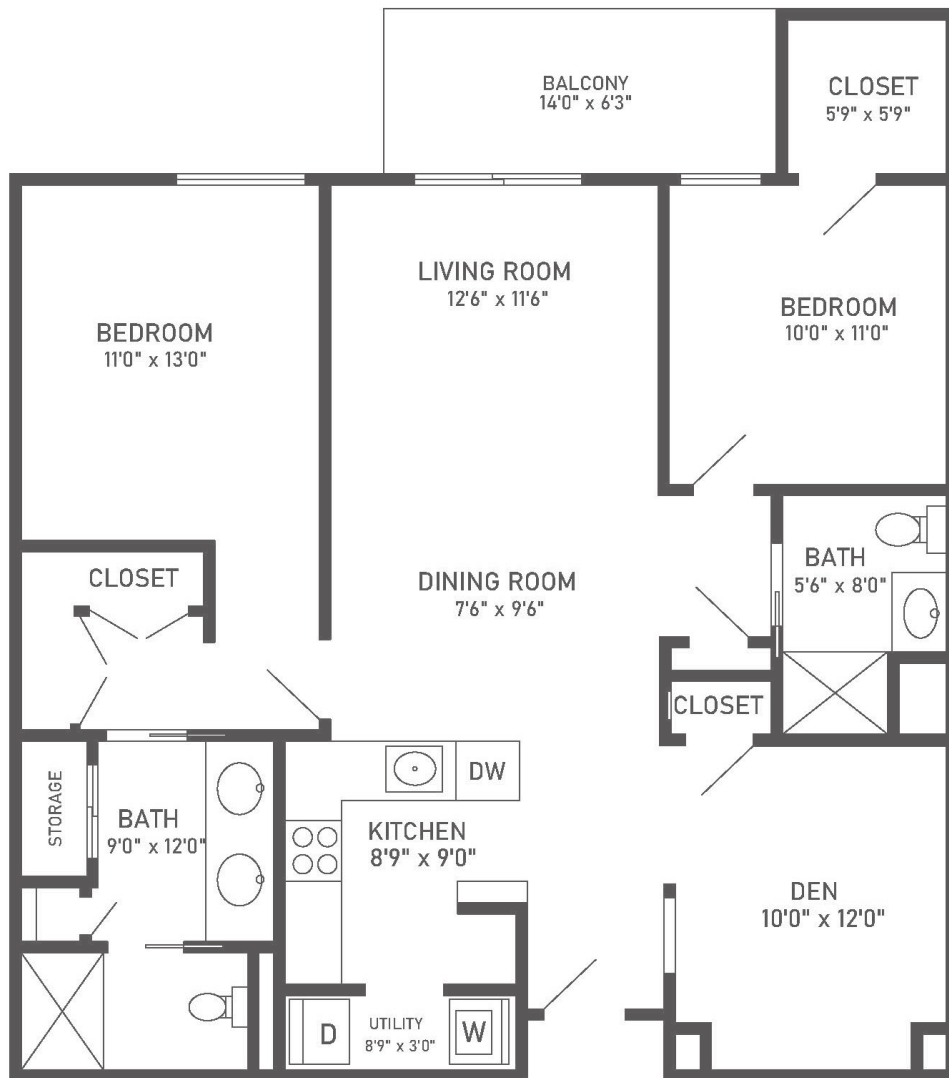

Redwood Lodge Apartment - F

Two-Bedroom + Den, Two-Bath

1,156 sq. ft.

Dimensions are approximate.

2125 North Olive Avenue, Turlock, CA 95382 (209) 216-5696 CovLivingTurlock.org

Covenant Living Communities & Services is a ministry of the Evangelical Covenant Church and does not discriminate pursuant to the federal Fair Housing Act. All faiths and beliefs are welcome. RCFE License #500301453 COA# 133 Fees are effective through September 30, 2020. Rates are subject to change.